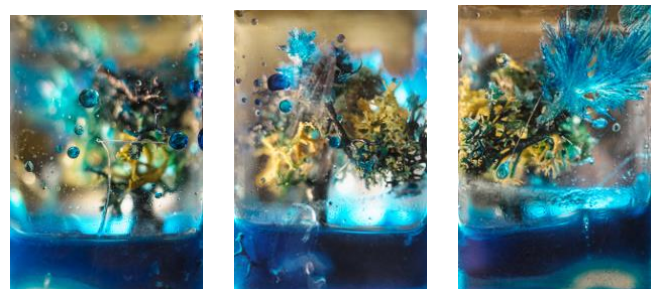

Crystal Bay

Mapping Water

Over-spill

Subduction Zone

Lithosphere

Asthenosphere

Biosphere

Passageway

Refraction, Abundance, and Seep, (triptych)
Only available in 12"x8" and 24"x16"

Liz Hickok

liz@lizhickok.com

www.lizhickok.com

Radiant Overgrowth

Solitude

Interstice

Viscosity

Relic

Meditation

Dendritic Structure

Reaching

Canopy

Electrostatic

Signal to Noise

Wave Refraction